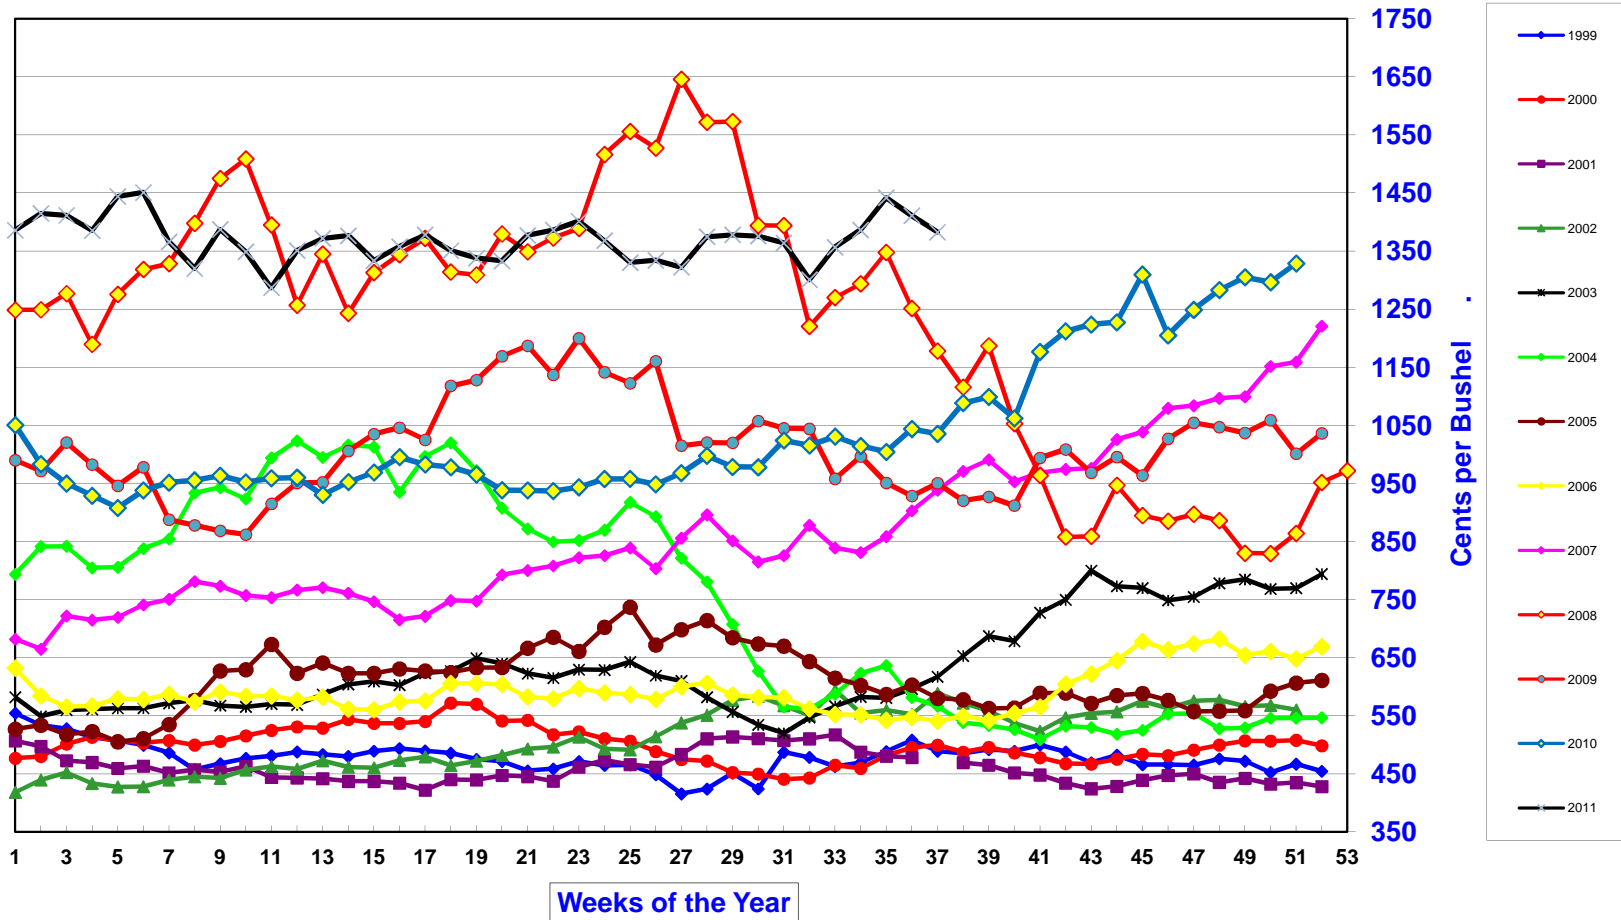

## Nearby Cash Soybean Prices

Wednesday Closes Southern MN

## New Crop Cash Soybean Prices Wednesday Closes Southern MN

## Nearby Soybean Futures CBOT Wednesday Closes Calendar Year Jan - Dec

**Nearby Cash Soybean Basis**  
 Wednesday Closes Southern MN