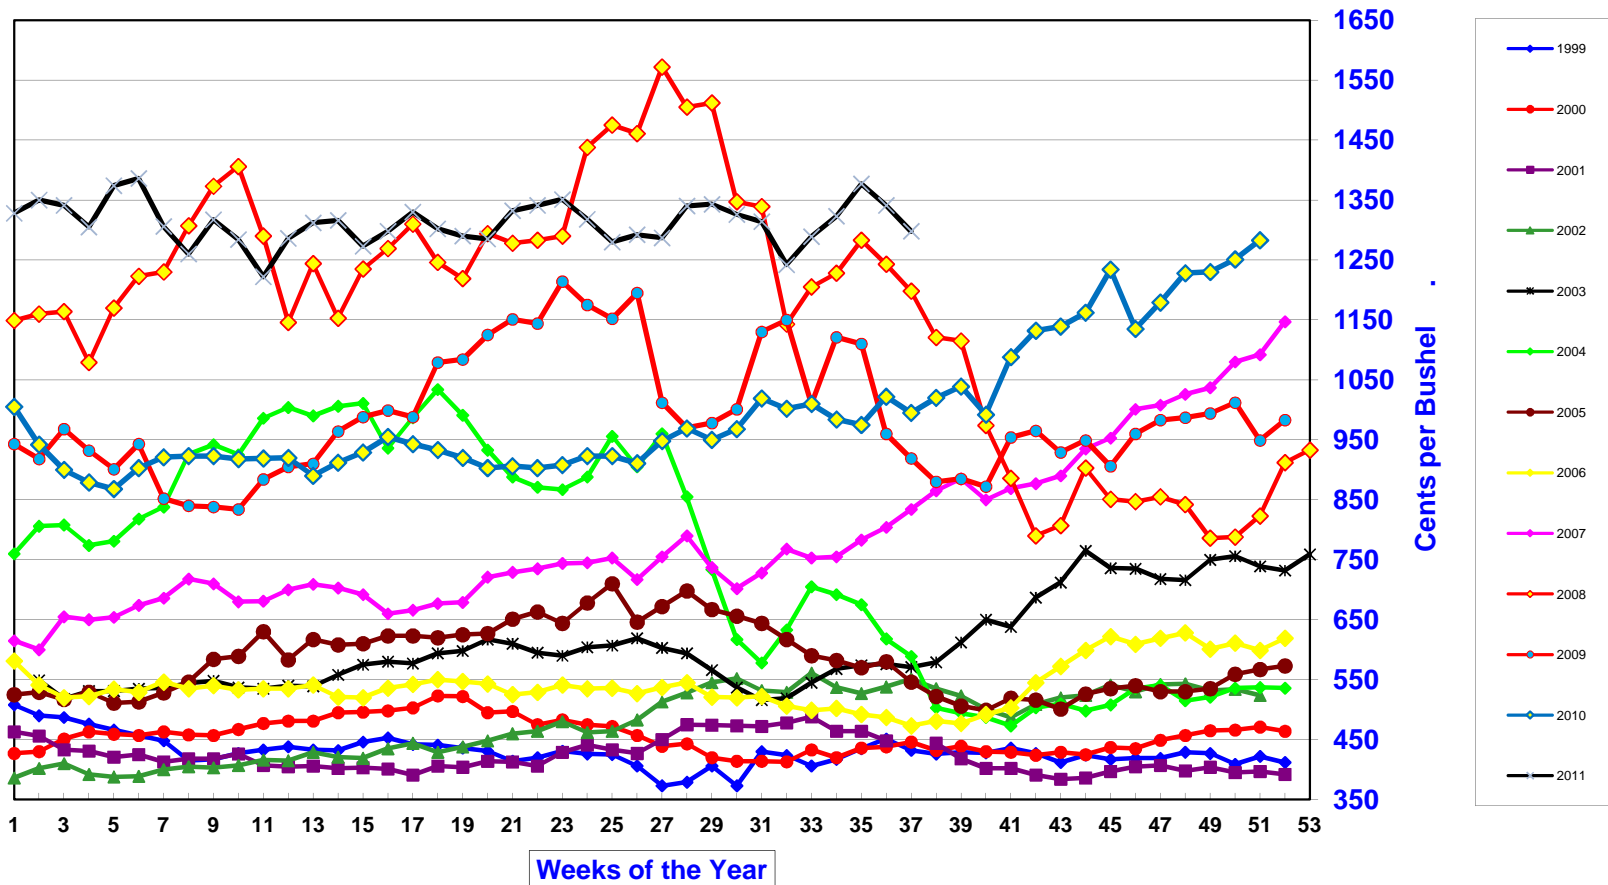

## Nearby Cash Soybean Prices

Wednesday Closes Southern MN

## New Crop Cash Soybean Prices Wednesday Closes Southern MN

## Nearby Soybean Futures CBOT Wednesday Closes Calendar Year Jan - Dec

**Nearby Cash Soybean Basis**  
 Wednesday Closes Southern MN