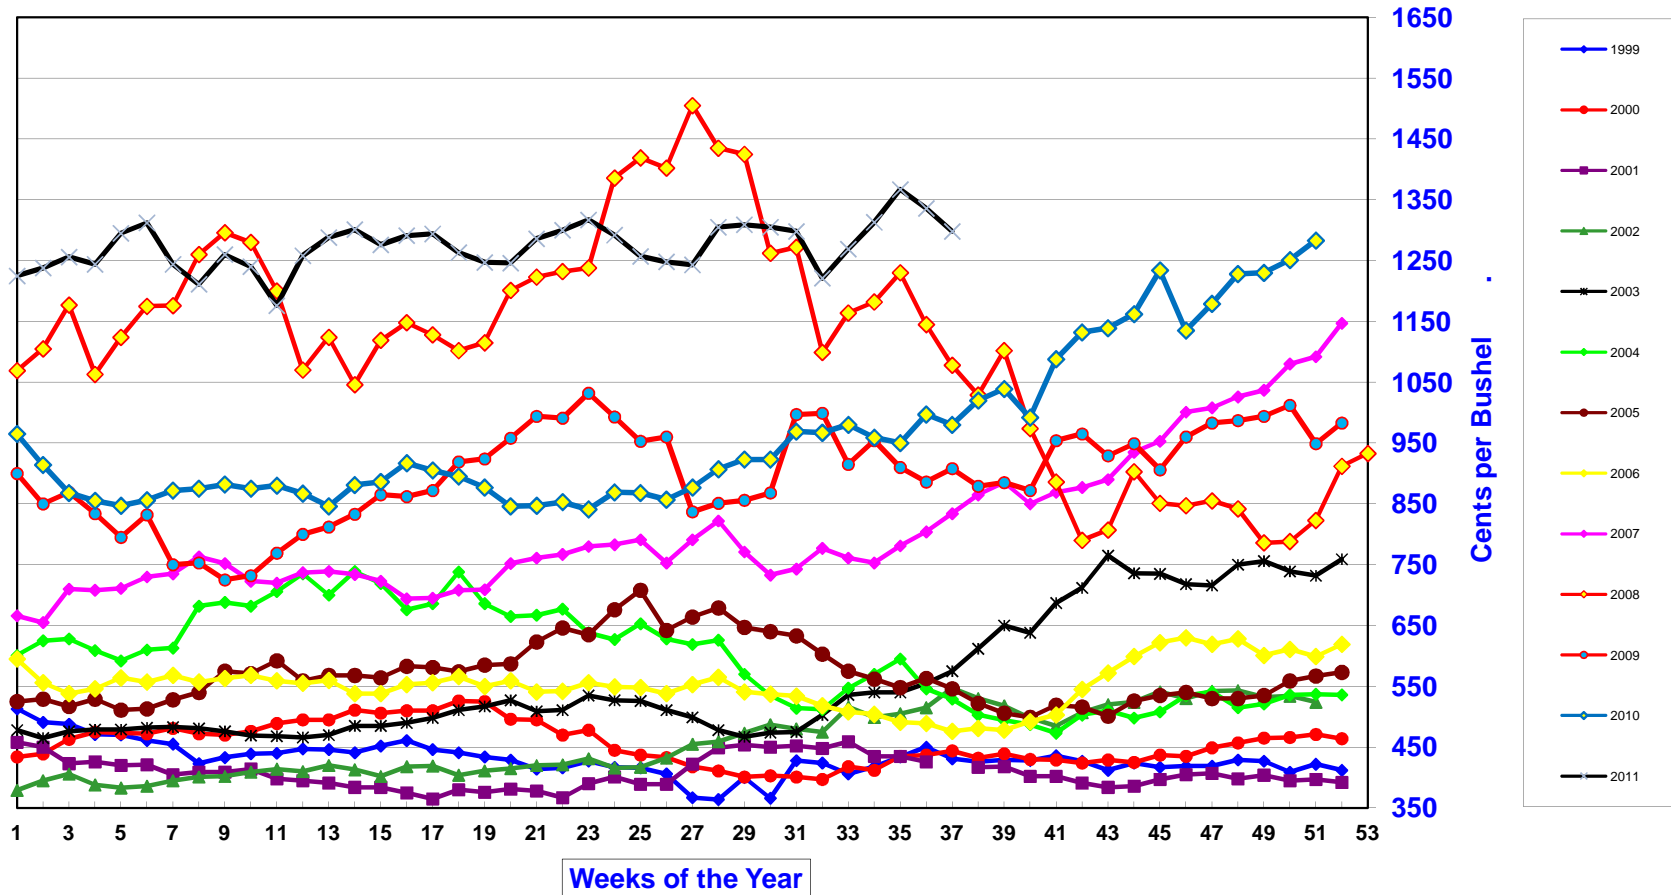

## Nearby Cash Soybean Prices

Wednesday Closes Southern MN

## New Crop Cash Soybean Prices Wednesday Closes Southern MN

## Nearby Soybean Futures CBOT Wednesday Closes Calendar Year Jan - Dec

**Nearby Cash Soybean Basis**  
 Wednesday Closes Southern MN