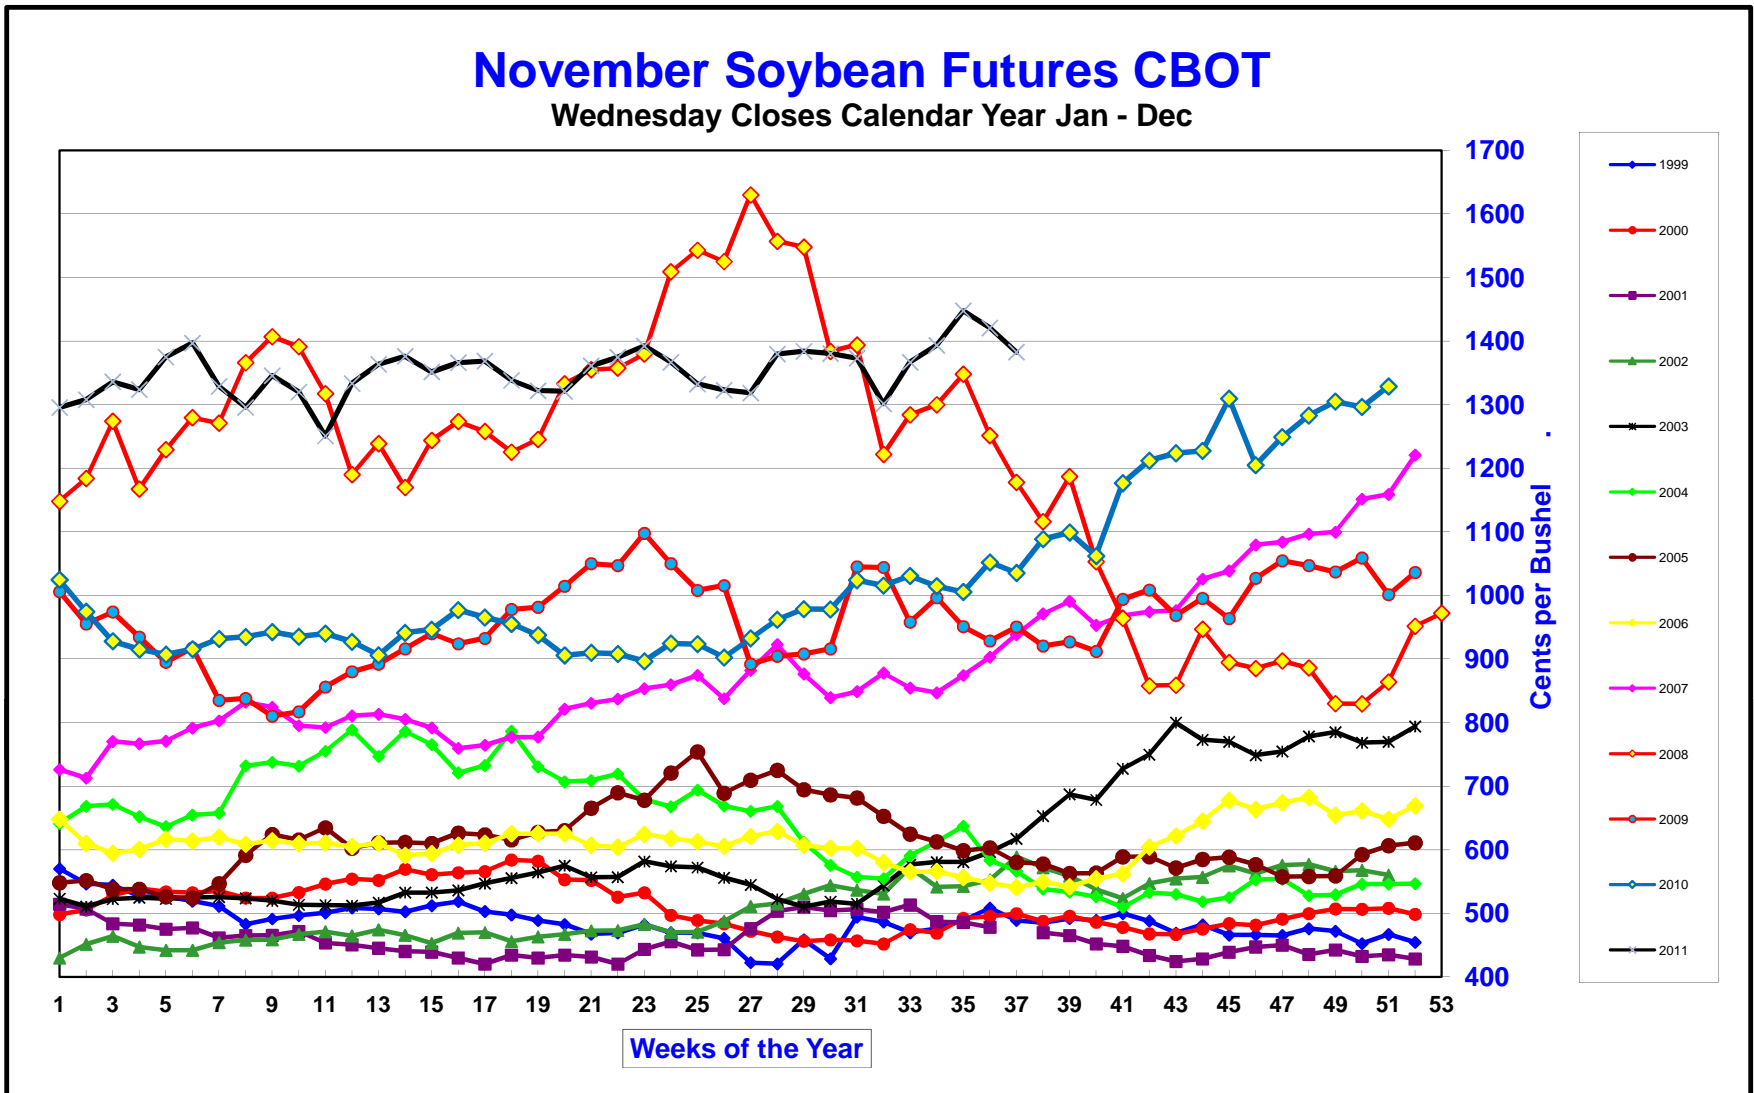

## Nearby Cash Soybean Prices

Wednesday Closes Southern MN

## New Crop Cash Soybean Prices Wednesday Closes Southern MN

## Nearby Soybean Futures CBOT Wednesday Closes Calendar Year Jan - Dec

**Nearby Cash Soybean Basis**  
 Wednesday Closes Southern MN